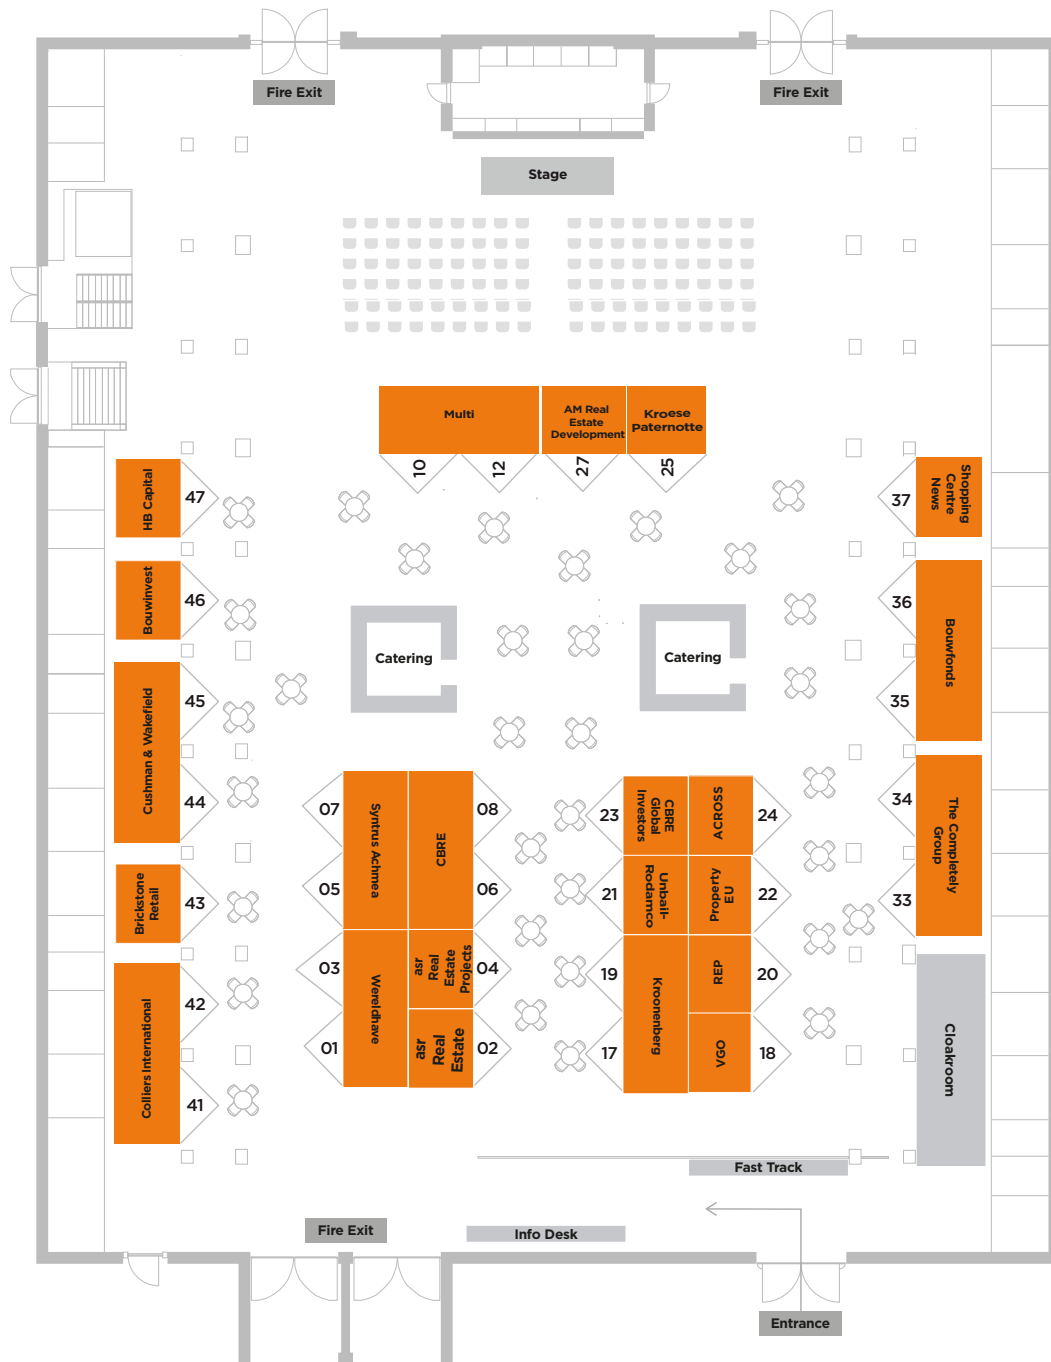

COMPLETELY  
RETAIL

marketplace

Western  
Europe

BEURS VAN BERLAGE  
6<sup>th</sup> Sept 2017

Please note: Floorplan is not to scale and subject to change

Confirmed  Reserved  Available

To register your interest in exhibiting at the event please contact Shelley Batey on +44 (0)1483 298686 or email [sb@completelygroup.com](mailto:sb@completelygroup.com)