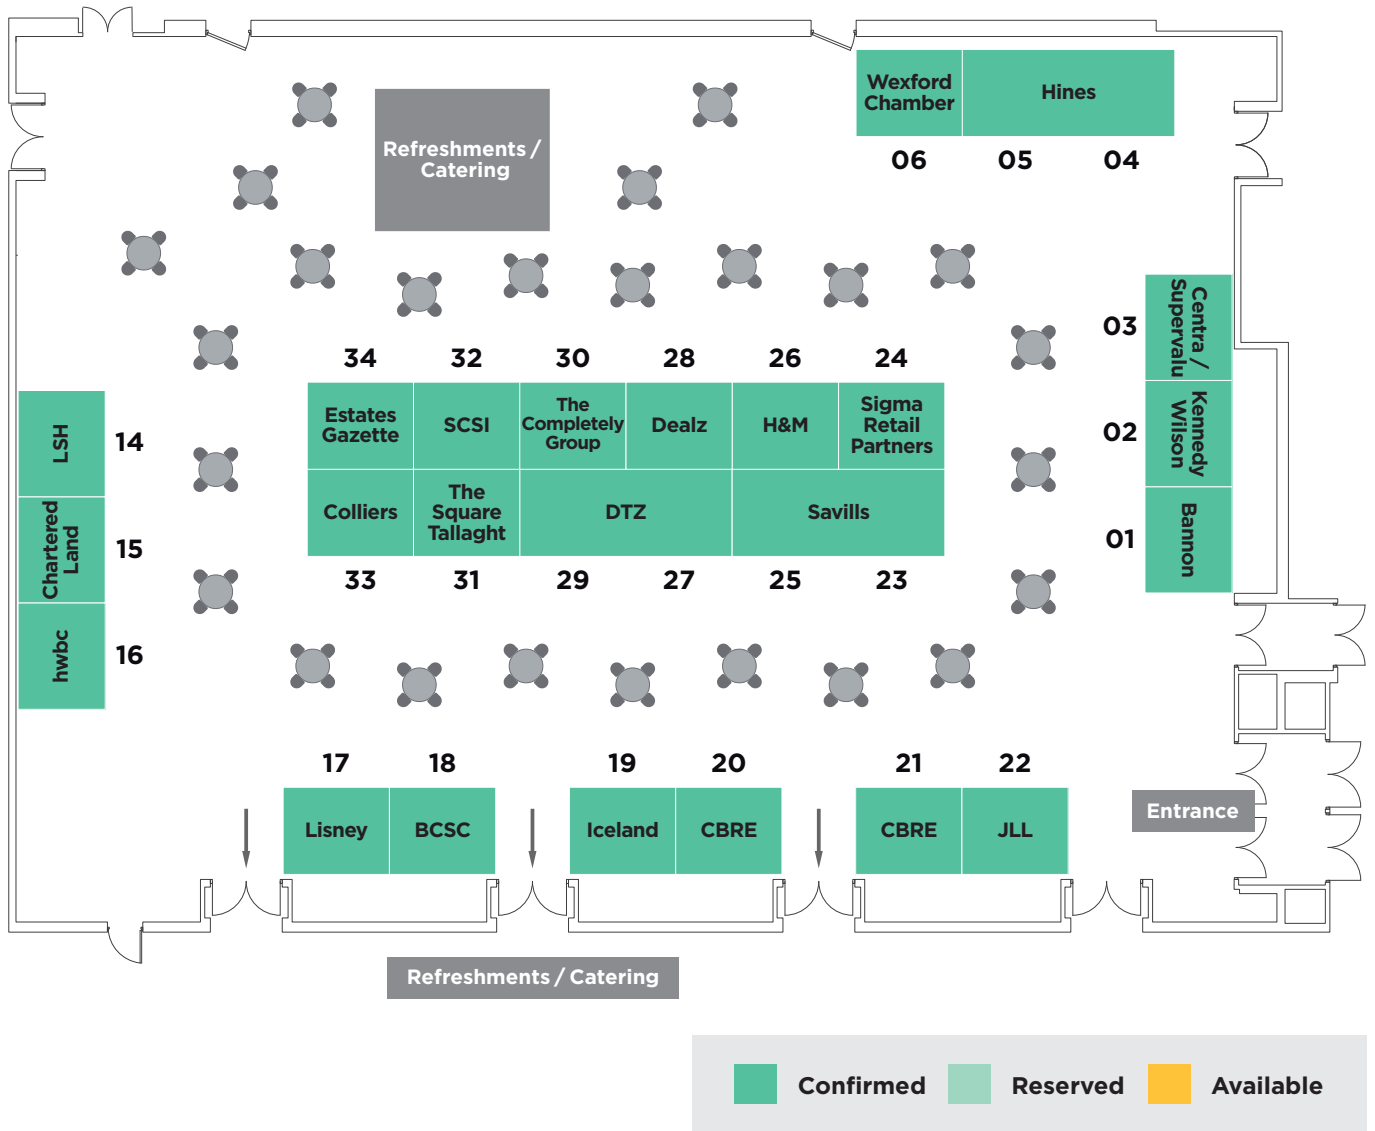

THE PRINTWORKS, DUBLIN CASTLE
23.02.2016

COMPLETELY
RETAIL
marketplace
Ireland

FLOOR PLAN

To register your interest in exhibiting at the event please contact Shelley Batey on +44 (0)1483 298686 or email sb@completelygroup.com